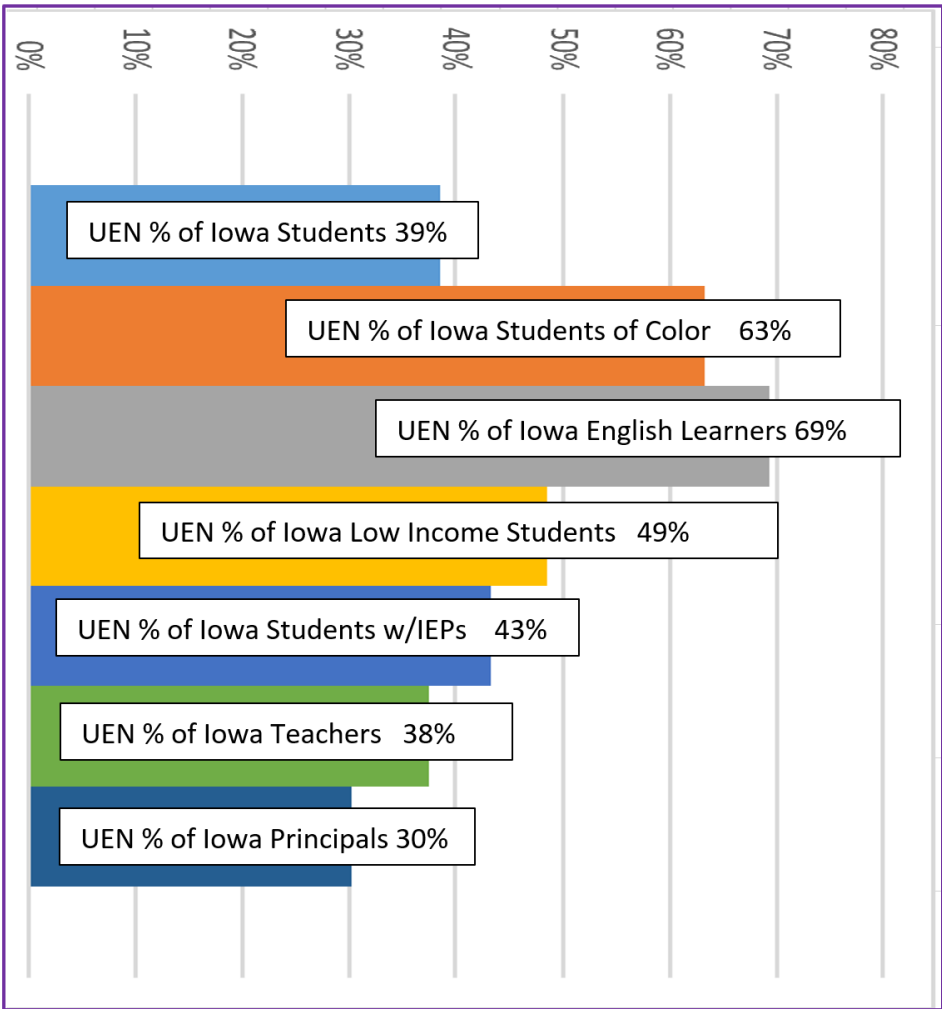

UEN 2024

Legislative Digest

About UEN

The Urban Education Network of Iowa (UEN) is a consortium of school districts in Iowa with two high schools or urban tendencies. The UEN enrolls over 39% of Iowa's total public-school enrollment. Although the UEN was formed to represent the unique characteristics of Iowa's more urban districts, most UEN initiatives also address issues related to all Iowa public schools.

Ten of Iowa's largest districts in urban communities with two or more high schools, along with 14 other large school districts with one high school and other urban tendencies, make up the UEN membership. Below are some facts about UEN member districts based on the 2022-23 school year: